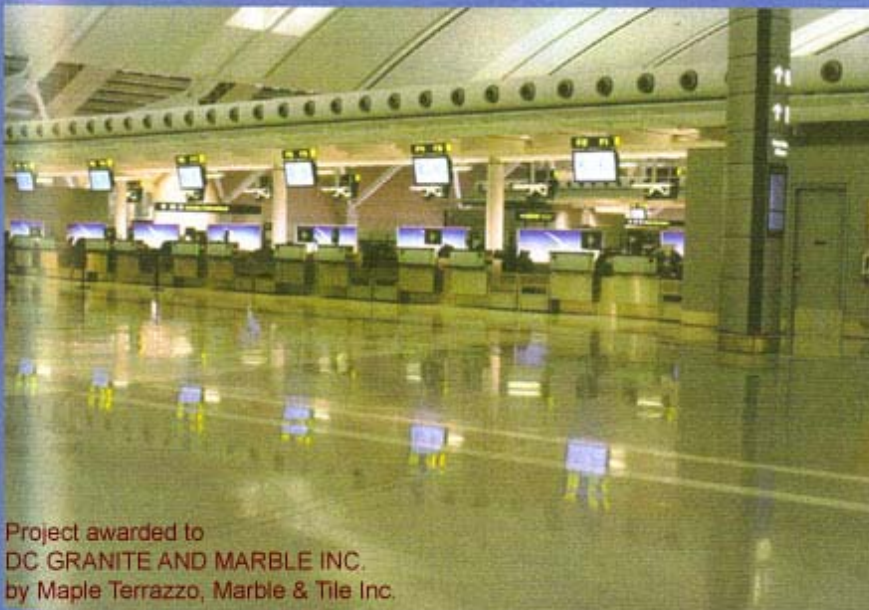

Project awarded to
DC GRANITE AND MARBLE INC.
by Maple Terrazzo, Marble & Tile Inc.

GTAA – TERMINAL DEVELOPMENT PROJECT

SUBMITTED BY:
Maple Terrazzo, Marble & Tile, Inc. &
York Marble, Tile & Terrazzo Inc.

ARCHITECT:
Airport Architects Canada

CONSTRUCTION MANAGER:
PCL/AECON

OWNER:
Greater Toronto Airport Authority

TRADE CONTRACTORS:
Maple Terrazzo, Marble & Tile, Inc. &
York Marble, Tile & Terrazzo Inc.

MATERIAL SUPPLIERS:
Duochem Inc. & Domus Engineering